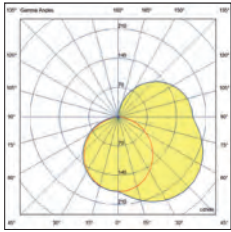

Net weight  
0,30 Kg

340x360x60  
0,40 Kg

CE IP20 IK04

Energy Class 2700K

Energy Class 3000K

3 Years Warranty

Input voltage	Amb. temp.	Power	Driver	CRI
48V DC	-20° +35°C	20W	Included	> 90

Code	Finishing	Angle	Color temperature	Optic	Lm Source	Lm System	Power pack type
<b>6525-43-263</b>	Nero - Black	Internal	2700K	Diffuser	2236	992	On/Off
<b>6525-43-266</b>	Nero - Black	Internal	2700K	Diffuser	2236	992	DALI
<b>6525-42-263</b>	Nero - Black	Internal	3000K	Diffuser	2480	1061	On/Off
<b>6525-42-266</b>	Nero - Black	Internal	3000K	Diffuser	2480	1061	DALI