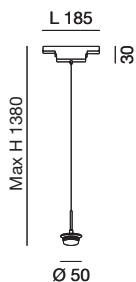

Net weight
0,18 Kg
200x140x85
0,23 Kg

CE IP20 IK04

Energy Class
E

3
Years Warranty