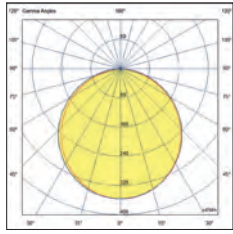

external corner

48V profiles