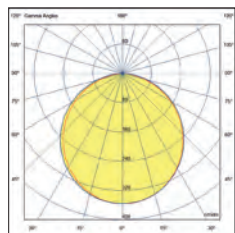

opal light line 20W

Code	Finishing	Length mm	Color temperature	Optic	Lm Source	Lm System	Power pack type
6525-63-663	Nero - Black	605	2700K	Diffuser	2236	992	On/Off
6525-63-666	Nero - Black	605	2700K	Diffuser	2236	992	DALI
6525-62-663	Nero - Black	605	3000K	Diffuser	2480	1061	On/Off
6525-62-666	Nero - Black	605	3000K	Diffuser	2480	1061	DALI

Input voltage	Amb. temp.	Power	Driver	CRI
48V DC	-20° +35°C	20W	Included	> 90

48V profiles