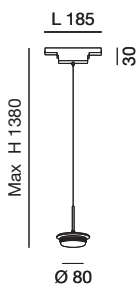

Net weight
0,18 Kg
200x140x115
0,36 Kg

CE IP20 IK04

Energy Class **E**
Years Warranty **3**