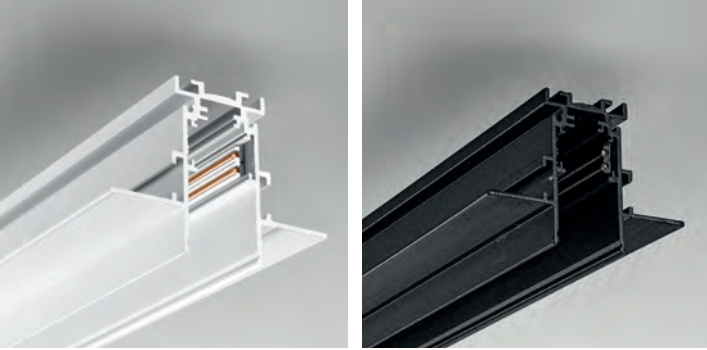

ACCESSORIES

ACCESSORIES		Code	Finishing	Dimensions mm	Description
		6525-05-300	Bianco - White	65 x 65 x 54	Giunto a L meccanico L joint
		6525-06-300	Nero - Black		
		6525-50-002	Nero - Black	L 80 x 13 x H 4	Giunto meccanico Mechanical feed
		6525-55-003	Bianco - White	26 x 54	Kit tappi di chiusura End cap kit
		6525-56-003	Nero - Black		
		6525-55-004	Bianco - White	24 x 1500	Cover Cover
		6525-56-004	Nero - Black		
		6525-55-006	Bianco - White	L 81 x H 18	Testata di alimentazione Power feeder unit
		6525-56-006	Nero - Black		
		6525-55-007	Bianco - White	L 83 x H 18	Giunto elettrico lineare Linear joint feed
		6525-56-007	Nero - Black		
		6525-55-008	Bianco - White	130 x 130 x H 18	Giunto elettrico flessibile Flexible joint feed
		6525-56-008	Nero - Black