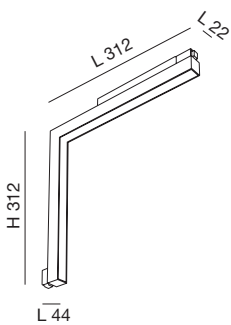

Code	Finishing	Angle	Color temperature	Optic	Lm Source	Lm System	Power pack type
6525-43-263	Nero - Black	Internal	2700K	Diffuser	2236	992	On/Off
6525-43-266	Nero - Black	Internal	2700K	Diffuser	2236	992	DALI
6525-42-263	Nero - Black	Internal	3000K	Diffuser	2480	1061	On/Off
6525-42-266	Nero - Black	Internal	3000K	Diffuser	2480	1061	DALI

Net weight
0,30 Kg

340x360x60
0,40 Kg

CE IP20 IK04

Energy Class 2700K

Energy Class 3000K

3 Years Warranty