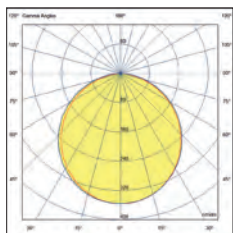

opal light line 40W

Input voltage	Amb. temp.	Power	Driver	CRI
48V DC	-20° +35°C	40W	Included	> 90

Code	Finishing	Length mm	Color temperature	Optic	Lm Source	Lm System	Power pack type
6525-63-163	Nero - Black	1205	2700K	Diffuser	4472	1984	On/Off
6525-63-166	Nero - Black	1205	2700K	Diffuser	4472	1984	DALI
6525-62-163	Nero - Black	1205	3000K	Diffuser	4960	2122	On/Off
6525-62-166	Nero - Black	1205	3000K	Diffuser	4960	2122	DALI