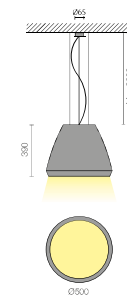

codice	W	Lm (3000K)	lifetime	.../D2-3 dimmerabile	ON-OFF
8644_25...	25	3025	75.000h L80/B10	✓	✓
8644_37...	37	4425	75.000h L80/B10	✓	✓
8644_50...	50	6180	60.000h L80/B10	✓	✓

a richiesta / on request