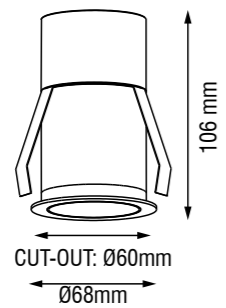

Casa M Alto.

Description	Angle	White	Black
1250lm 927 13.5W	15°	294CW92715F0	294CB92715F0
1350lm 930 13.5W	15°	294CW93015F0	294CB93015F0
1450lm 940 13.5W	15°	294CW94015F0	294CB94015F0
1250lm 927 13.5W	24°	294CW92724F0	294CB92724F0
1350lm 930 13.5W	24°	294CW93024F0	294CB93024F0
1450lm 940 13.5W	24°	294CW94024F0	294CB94024F0
1250lm 927 13.5W	36°	294CW92736F0	294CB92736F0
1350lm 930 13.5W	36°	294CW93036F0	294CB93036F0
1450lm 940 13.5W	36°	294CW94036F0	294CB94036F0

Driver is included.