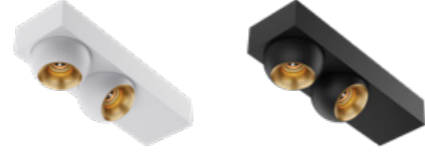

Dea Eros S scatola duo.

2x790lm 927 2x10.5W black high gloss 40°
 2x800lm 930 2x10.5W black high gloss 40°
 2x810lm 940 2x10.5W black high gloss 40°

Wit

Zwart

438DW92740BGF0
 438DW93040BGF0
 438DW94040BGF0

438DB92740BGF0
 438DB93040BGF0
 438DB94040BGF0

2x790lm 927 2x10.5W silver high gloss 40°
 2x800lm 930 2x10.5W silver high gloss 40°
 2x810lm 940 2x10.5W silver high gloss 40°

438DW92740SGF0
 438DW93040SGF0
 438DW94040SGF0

438DB92740SGF0
 438DB93040SGF0
 438DB94040SGF0

2x790lm 927 2x10.5W chrome 40°
 2x800lm 930 2x10.5W chrome 40°
 2x810lm 940 2x10.5W chrome 40°

438DW92740CHF0
 438DW93040CHF0
 438DW94040CHF0

438DB92740CHF0
 438DB93040CHF0
 438DB94040CHF0

2x790lm 927 2x10.5W chrome 40°
 2x800lm 930 2x10.5W chrome 40°
 2x810lm 940 2x10.5W chrome 40°

438DW92740WHF0
 438DW93040WHF0
 438DW94040WHF0

438DB92740WHF0
 438DB93040WHF0
 438DB94040WHF0

2x790lm 927 2x10.5W white 40°
 2x800lm 930 2x10.5W white 40°
 2x810lm 940 2x10.5W white 40°