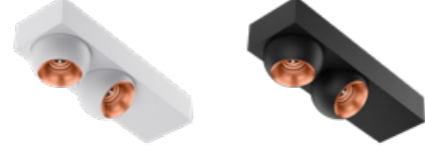

2x790lm 927 2x10.5W black matt 40°
2x800lm 930 2x10.5W black matt 40°
2x810lm 940 2x10.5W black matt 40°

438DW92740COF0
438DW93040COF0
438DW94040COF0

438DB92740BMF0
438DB93040BMF0
438DB94040BMF0