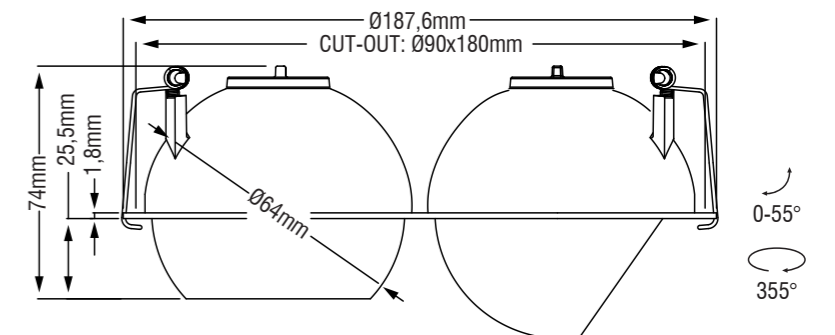

Dea Eros S mezz-incasatto duo.

Wit Zwart

		2x790lm 927 2x8.5W	black high gloss	40°	148DW92740BGF0	148DB92740BGF0
		2x800lm 930 2x8.5W	black high gloss	40°	148DW93040BGF0	148DB93040BGF0
		2x810lm 940 2x8.5W	black high gloss	40°	148DW94040BGF0	148DB94040BGF0
		2x790lm 927 2x8.5W	silver high gloss	40°	148DW92740SGF0	148DB92740SGF0
		2x800lm 930 2x8.5W	silver high gloss	40°	148DW93040SGF0	148DB93040SGF0
		2x810lm 940 2x8.5W	silver high gloss	40°	148DW94040SGF0	148DB94040SGF0
		2x790lm 927 2x8.5W	chrome	40°	148DW92740CHF0	148DB92740CHF0
		2x800lm 930 2x8.5W	chrome	40°	148DW93040CHF0	148DB93040CHF0
		2x810lm 940 2x8.5W	chrome	40°	148DW94040CHF0	148DB94040CHF0
		2x790lm 927 2x8.5W	white	40°	148DW92740WHF0	148DB92740WHF0
		2x800lm 930 2x8.5W	white	40°	148DW93040WHF0	148DB93040WHF0
		2x810lm 940 2x8.5W	white	40°	148DW94040WHF0	148DB94040WHF0
		2x790lm 927 2x8.5W	gold	40°	148DW92740GOF0	148DB92740GOF0
		2x800lm 930 2x8.5W	gold	40°	148DW93040GOF0	148DB93040GOF0
		2x810lm 940 2x8.5W	gold	40°	148DW94040GOF0	148DB94040GOF0
		2x790lm 927 2x8.5W	black matt	40°	148DW92740BMF0	148DB92740BMF0
		2x800lm 930 2x8.5W	black matt	40°	148DW93040BMF0	148DB93040BMF0
		2x810lm 940 2x8.5W	black matt	40°	148DW94040BMF0	148DB94040BMF0
		2x790lm 927 2x8.5W	copper	40°	148DW92740COF0	148DB92740COF0
		2x800lm 930 2x8.5W	copper	40°	148DW93040COF0	148DB93040COF0
		2x810lm 940 2x8.5W	copper	40°	148DW94040COF0	148DB94040COF0