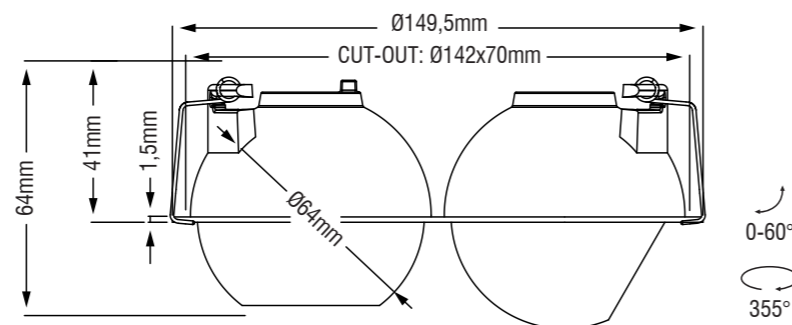

Dea Eros XS mezz-incasatto duo.

Wit Zwart

		<b>2x490lm 927 2x6W</b>	black high gloss	34°	145BW92734BGF0	145BB92734BGF0
		<b>2x450lm 930 2x6W</b>	black high gloss	34°	145BW93034BGF0	145BB93034BGF0
		<b>2x510lm 940 2x6W</b>	black high gloss	34°	145BW94034BGF0	145BB94034BGF0
		<b>2x490lm 927 2x6W</b>	silver high gloss	34°	145BW92734SGF0	145BB92734SGF0
		<b>2x450lm 930 2x6W</b>	silver high gloss	34°	145BW93034SGF0	145BB93034SGF0
		<b>2x510lm 940 2x6W</b>	silver high gloss	34°	145BW94034SGF0	145BB94034SGF0
		<b>2x490lm 927 2x6W</b>	chrome	34°	145BW92734CHF0	145BB92734CHF0
		<b>2x450lm 930 2x6W</b>	chrome	34°	145BW93034CHF0	145BB93034CHF0
		<b>2x510lm 940 2x6W</b>	chrome	34°	145BW94034CHF0	145BB94034CHF0
		<b>2x490lm 927 2x6W</b>	white	34°	145BW92734WHF0	145BB92734WHF0
		<b>2x450lm 930 2x6W</b>	white	34°	145BW93034WHF0	145BB93034WHF0
		<b>2x510lm 940 2x6W</b>	white	34°	145BW94034WHF0	145BB94034WHF0
		<b>2x490lm 927 2x6W</b>	gold	34°	145BW92734GOF0	145BB92734GOF0
		<b>2x450lm 930 2x6W</b>	gold	34°	145BW93034GOF0	145BB93034GOF0
		<b>2x510lm 940 2x6W</b>	gold	34°	145BW94034GOF0	145BB94034GOF0
		<b>2x490lm 927 2x6W</b>	black matt	34°	145BW92734BMF0	145BB92734BMF0
		<b>2x450lm 930 2x6W</b>	black matt	34°	145BW93034BMF0	145BB93034BMF0
		<b>2x510lm 940 2x6W</b>	black matt	34°	145BW94034BMF0	145BB94034BMF0
		<b>2x490lm 927 2x6W</b>	copper	34°	145BW92734COF0	145BB92734COF0
		<b>2x450lm 930 2x6W</b>	copper	34°	145BW93034COF0	145BB93034COF0
		<b>2x510lm 940 2x6W</b>	copper	34°	145BW94034COF0	145BB94034COF0