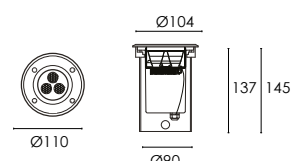

CE	IP67
LED	RG1
CRI 80/90	Driver on/off incl.
L80 B10	Driveover Carrabile
50000H	Mac Adam 3
⏚	

DIANA

FISSO / FIXED

ORIENTABILE / ADJUSTABLE

FISSO RGB / FIXED RGB

D.
OPTIC
36° 1

OPTIC
24° 2

OPTIC
12° 3

ORIENTABILE / ADJUSTABLE

JEO.5503. D X Y
JEO.35MGUB

Ø110
Ø110

9W/230V LED
20W/230V GU10 lamp. esclusa/lamp excluded

890/840/770

built-in/incorporato

COD. ON/OFF

D.MM