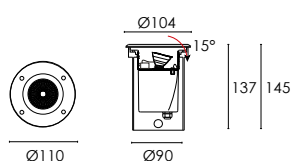

CE	IP67
LED	RG1
CRI 80/90	Driver on/off incl.
L80 B10	Driveover Carrabile
50000H	Mac Adam 3
⏚	

DIANA

FISSO / FIXED

ORIENTABILE / ADJUSTABLE

FISSO RGB / FIXED RGB

D.
OPTIC
36° 1

OPTIC
24° 2

OPTIC
12° 3

ORIENTABILE / ADJUSTABLE

JEO.5503. D X Y
JEO.35MGUB

Ø110
Ø110

9W/230V LED
20W/230V GU10 lamp. esclusa/lamp excluded

890/840/770

built-in/incorporato

COD. ON/OFF

D.MM