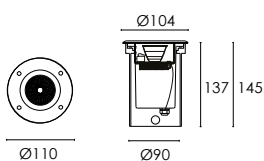

DIANA

FISSO / FIXED