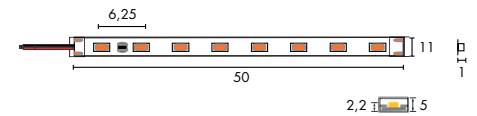

99512. High Efficiency

Tira de LED flexible. Alta eficiencia
LED flexible Strip. High efficiency
Bande LED. Haute efficacité

160 LED/m
Included 10 pcs. TCCLIPSIP65
3M adhesive tape double side
5m in serial conection is the maximum recommended