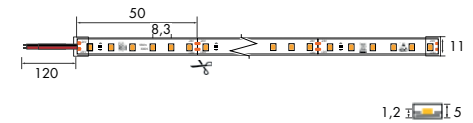

96518

Tira de LED flexible
LED flexible Strip
Bande LED

120 LED/m
Included 10 pcs. TCCLIPSP65
3M adhesive tape double side
5m in serial conection is the maximum recommended