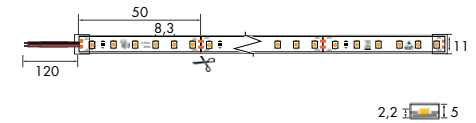

1 - Supplies	2 - Model	3 - W/m	4 - Input Voltage	5 - Brand Chip	6 - K / Lm System
HC - Cut to size (0,10 to 5m) 5m rolls 60W	965	4,8	24 - DC 24V	9 - Epistar	2 - 2700K 481 Lumens/m 3 - 3000K 507 Lumens/m 4 - 4000K 534 Lumens/m

LED CHIP: SMD 2835 - CRI>90 - L70B10/36.000H - 120 lm/W - RG0

Options: Power Supply & Controller

Dimm	Dimm PUSH Direct	Dimm DALI	Dimm 0/1-10V
Smart Control (Page 170)	Dimm APP TUYA	Non Dimm On-Off	Dimm TRIAC

## 96509

Tira de LED flexible  
LED flexible Strip  
Bande LED

120 LED/m  
Included 10 pcs. TCCLIPSIP65  
3M adhesive tape double side  
5m in serial conection is the maximum recommended

-965 09 - 24 9 4  
1 2 3 4 5 6