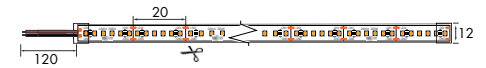

96524

Tira de LED flexible
LED flexible Strip
Bande LED

300 LED/m
Included 10 pcs. TCCLIPSIP65
3M adhesive tape double side
5m in serial conection is the maximum recommended