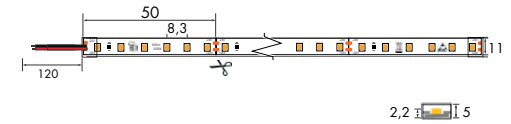

## 91514

Tira de LED flexible ECO  
LED flexible Strip ECO  
Bande LED ECO

120 LED/m  
Included 10 pcs. TCCLIPSIP65  
3M adhesive tape double side  
5m in serial conection is the maximum recommended

-915 14 - 24 9 4  
1 2 3 4 5 6