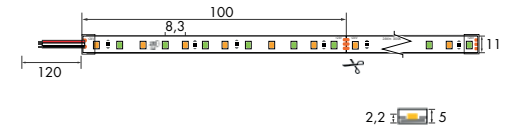

96519 Tuneable White

Tira de LED flexible
LED flexible Strip
Bande LED

120 LED/m
Dual Color (2700K + 6000K)
Included 10 pcs. TCCLIPSIP65
3M adhesive tape double side
5m in serial conection is the maximum recommended

When a Tuneable White LED Strip is used with a CONTROL-V20 the power for the calculation of the power supply unit will be 9.6W/m.

-965 19 - 24 9 TW
1 2 3 4 5 6

1 - Supplies	2 - Model	3 - W/m	4 - Input Voltage	5 - Brand Chip	6 - K
HC - Cut to size (0,10 to 10m) B - 50m rolls 960W	900	19,2	24 - DC 24V	9 - Epistar	TW - ■ 2700K - ■ 6000K

IP65

IP65

LED CHIP: SMD 2835 - CRI>80 - L70B10/30.000H - RG0

Options: Power Supply & Controller

Dimm		Dimm PUSH Direct	Dimm DALI	Dimm 0/1-10V
Smart Control		Dimm APP TUYA	Non Dimm On-Off	Dimm TRIAC