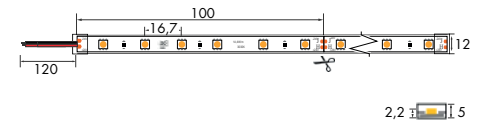

96514

Tira de LED flexible
LED flexible Strip
Bande LED

60 LED/m
Included 10 pcs. TCCLIPSIP65
3M adhesive tape double side
5m in serial conection is the maximum recommended