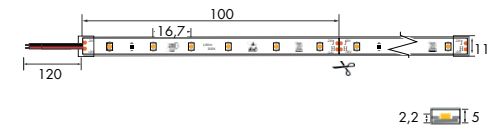

## 96504

Tira de LED flexible  
LED flexible Strip  
Bande LED

60 LED/m  
Included 10 pcs. TCCLIPSIP65  
3M adhesive tape double side  
5m in serial conection is the maximum recommended

-965 04 - 24 9 4  
1 2 3 4 5 6

1 - Supplies	2 - Model	3 - W/m	4 - Input Voltage	5 - Brand Chip	6 - K / Lm System
HC - Cut to size (0,10 to 5m) 5m rolls 60W	965	4,8	24 - DC 24V	9 - Epistar	2 - 2700K 481 Lumens/m 3 - 3000K 507 Lumens/m 4 - 4000K 534 Lumens/m