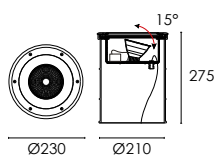

CE	IP67
LED	RG1
CRI 80/90	Driver on/off incl.
L80 B10	Driveover Carrabile
50000H	Mac Adam 3
⏚	

PERSEO

FISSO / FIXED

ORIENTABILE / ADJUSTABLE

ASIMMETRICO / ASYMMETRIC

D.
OPTIC
38° 1

OPTIC
20° 2

OPTIC
13° 3