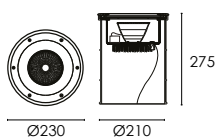

CE	IP67
LED	RG1
CRI 80/90	Driver on/off incl.
L80 B10	Driveover Carrabile
50000H	Mac Adam 3
⏚	

PERSEO

FISSO / FIXED

ORIENTABILE / ADJUSTABLE

ASIMMETRICO / ASYMMETRIC

D.
OPTIC
38° 1

OPTIC
20° 2

OPTIC
13° 3

JEP.5591. D X Y

Ø230

17W/230V LED

2700/2550

built-in/incorporato

ASIMMETRICO / ASYMMETRIC

JEP.5592. D X Y

Ø230