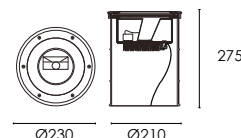

CE	IP67
LED	RG1
CRI 80/90	Driver on/off incl.
L80 B10	Driveover Carrabile
50000H	Mac Adam 3
⏚	

PERSEO

FISSO / FIXED

ORIENTABILE / ADJUSTABLE

ASIMMETRICO / ASYMMETRIC

D.
OPTIC
38° 1

OPTIC
20° 2

OPTIC
13° 3