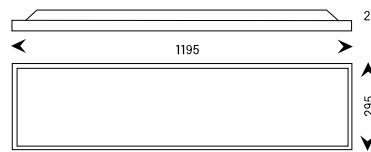

INSTALLATION

TECHNICAL DETAILS

Pyxis 60x60

Pyxis 30x120

Versions

60x60 3000/4000 K

60x60 DALI 3000/4000 K

30x120 3000/4000 K

30x120 DALI 3000/4000 K

Optional accessories

Frame for ceiling mounting

Clips for recessed mounting

Emergency kit 3h

Dimension (mm)	Power	Kelvin	Output	Efficiency	Dimmable driver	Colour	Code	
60x60 595x595xh29	36 W	3000 K	3648 lm	101 lm/W	---	White	0408.184G	1
	36 W	4000 K	3948 lm	110 lm/W	---	White	0408.182G	1
	36 W	3000 K	3648 lm	101 lm/W	DALI2_PUSH	White	0408.17DG	1
	36 W	4000 K	3948 lm	110 lm/W	DALI2_PUSH	White	0408.17FG	1
30x120 295x1195xh29	36 W	3000 K	3816 lm	106 lm/W	---	White	0409.184G	1
	36 W	4000 K	4104 lm	114 lm/W	---	White	0409.182G	1
	36 W	3000 K	3816 lm	106 lm/W	DALI2_PUSH	White	0409.17DG	1
	36 W	4000 K	4104 lm	114 lm/W	DALI2_PUSH	White	0409.17FG	1