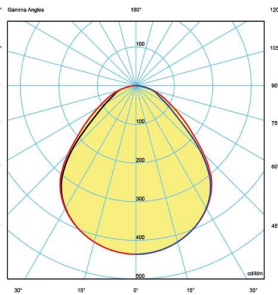

INSTALLATION

TECHNICAL DETAILS

Pyxis 60x60

Pyxis 30x120

Versions

60x60 3000/4000 K

60x60 DALI 3000/4000 K

30x120 3000/4000 K