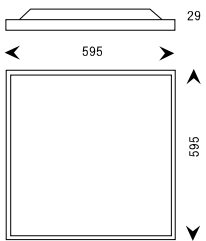

INSTALLATION

TECHNICAL DETAILS

Pyxis 60x60

Pyxis 30x120

Versions

60x60 3000/4000 K

60x60 DALI 3000/4000 K

30x120 3000/4000 K

30x120 DALI 3000/4000 K

Optional accessories

Frame for ceiling mounting

Clips for recessed mounting

Emergency kit 3h

Dimension (mm)	Power	Kelvin	Output	Efficiency	Dimmable driver	Colour	Code	
60x60 595x595xh29	36 W	3000 K	3648 lm	101 lm/W	---	White	0408.184G	1
	36 W	4000 K	3948 lm	110 lm/W	---	White	0408.182G	1
	36 W	3000 K	3648 lm	101 lm/W	DALI2_PUSH	White	0408.17DG	1
	36 W	4000 K	3948 lm	110 lm/W	DALI2_PUSH	White	0408.17FG	1
30x120 295x1195xh29	36 W	3000 K	3816 lm	106 lm/W	---	White	0409.184G	1
	36 W	4000 K	4104 lm	114 lm/W	---	White	0409.182G	1
	36 W	3000 K	3816 lm	106 lm/W	DALI2_PUSH	White	0409.17DG	1
	36 W	4000 K	4104 lm	114 lm/W	DALI2_PUSH	White	0409.17FG	1

Pyxis 60x60
with frame

OPTIONAL ACCESSORIES To be ordered separately

Picture	Description	Code	1
	White aluminium frame 600x600x74mm for surface mounting for Pyxis 60x60	0400.0019	1
	White aluminium frame 300x1200x74mm for surface mounting for Pyxis 30x120	0400.0020	1
	Clips for recessed mounting for Lynx/Pyxis 60x60 and 30x120	0400.0017	1
	Emergency Kit 3h for Lynx/Pyxis IP20	0400.0021	1