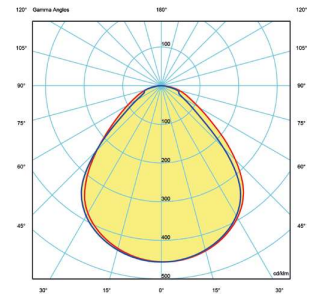

INSTALLATION

TECHNICAL DETAILS

Pyxis 60x60

Pyxis 30x120

Versions

60x60 3000/4000 K

60x60 DALI 3000/4000 K

30x120 3000/4000 K