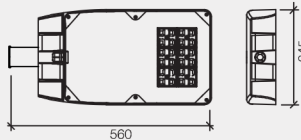

Diffuser colour

Trasparente
Transparent

Pedestrian optics

Street optics short

Street optics medium

Versioni Versions

Ottica ciclopedonale
Pedestrian optic

Ottica stradale short
Street optic short

Ottica stradale medium
Street optic medium

Accessori Accessories

Morsetteria lineare IP68
IP68 connector

Attacco a parete stradale
Urban wall system

Colori Colours

RAL 9006
Grigio
Grey