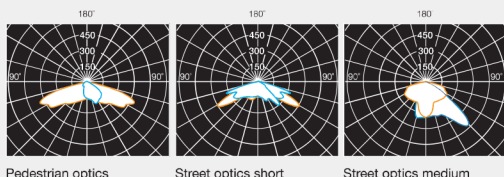

Diffuser colour

Trasparente
Transparent

Pedestrian optics

Street optics short

Street optics medium

Versioni Versions

Ottica ciclopedonale
Pedestrian optic

Ottica stradale short
Street optic short

Ottica stradale medium
Street optic medium

Accessori Accessories

Morsetteria lineare IP68
IP68 connector

Attacco a parete stradale
Urban wall system

Colori Colours

RAL 9006
Grigio
Grey