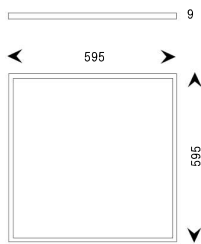

INSTALLATION

TECHNICAL DETAILS

Lynx 60x60

Lynx 30x120

Versions

60x60 3000/4000 K

60x60 DALI 3000/4000 K

30x120 3000/4000 K

30x120 DALI 3000/4000 K

Optional accessories

Frame for ceiling mounting

Suspension kit

Clips for recessed mounting

Emergency kit 3h

Dimension (mm)	Power	Kelvin	Output	Efficiency	Dimmable driver	Colour	Code	
60x60 595x595xh9	36 W	3000 K	3893 lm	108 lm/W	---	White	0406.184G	1
	36 W	4000 K	4186 lm	116 lm/W	---	White	0406.182G	1
	36 W	3000 K	3893 lm	108lm/W	DALI2_PUSH	White	0406.17DG	1
	36 W	4000 K	4186 lm	116 lm/W	DALI2_PUSH	White	0406.17FG	1
30x120 295x1195xh9	36 W	3000 K	4309 lm	120 lm/W	---	White	0407.184G	1
	36 W	4000 K	4480 lm	124 lm/W	---	White	0407.182G	1
	36 W	3000 K	4309 lm	120 lm/W	DALI2_PUSH	White	0407.17DG	1
	36 W	4000 K	4480 lm	124 lm/W	DALI2_PUSH	White	0407.17FG	1

Lynx 60x60
with white frame

Lynx 30x120
with suspension kit

OPTIONAL ACCESSORIES To be ordered separately

Picture	Description	Code	
	White aluminium frame 605x605x50mm for surface mounting for Lynx 60x60	0400.000B	1
	White aluminium frame 305x1205x50mm for surface mounting for Lynx 30x120	0400.0001	1
	Suspension kit for Lynx/Pixis 60x60 and 30x120. Maximum height from the ceiling 1300mm (panel 60x60), 1400mm (panel 30x120).	0400.0018	1
	Clips for recessed mounting for Lynx/Pyxis 60x60 and 30x120	0400.0017	1
	Emergency Kit 3h for Lynx/Pyxis IP20	0400.0021	1