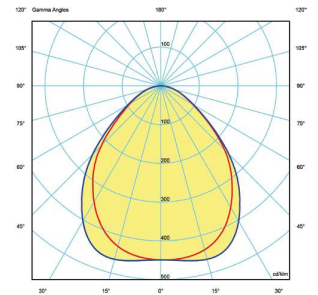

INSTALLATION

TECHNICAL DETAILS

Lynx 60x60

Lynx 30x120

Versions

60x60 3000/4000 K

60x60 DALI 3000/4000 K

30x120 3000/4000 K