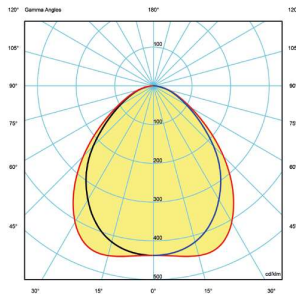

INSTALLATION

TECHNICAL DETAILS

Lynx 60x60

Lynx 30x120

Versions

60x60 3000/4000 K

60x60 DALI 3000/4000 K

30x120 3000/4000 K