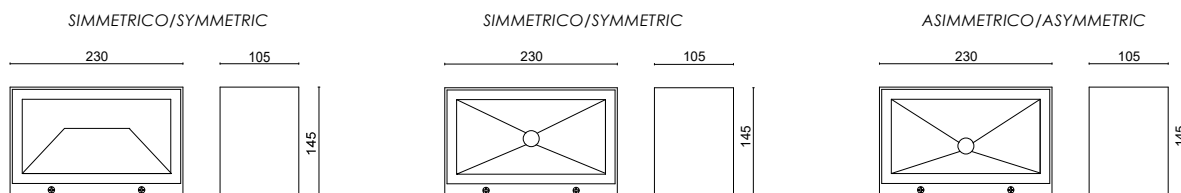

D. TRASPARENTE CLEAR 0

SABBIATO SANDED 1

X. CRI80 5

CRI90 6

Y. 4000K 7

3000K 8

CODICE / CODE	W	LM	EMISSIONE / EMISSION
SIMMETRICO/ SYMMETRIC			
MTA.5410. D X Y. Z	12.5W/230V LED	1780/1700	diretta/direct
MTA.5411. D X Y. Z	25W/230V LED	3560/3400	diretta+indiretta/direct+indirect
SIMMETRICO/ SYMMETRIC			
MTA.5408. 0 X Y. Z	17W/230V LED	2700/2550	diretta/direct
MTA.5409. 0 X Y. Z	34W/230V LED	5400/5100	diretta+indiretta/direct+indirect
ASIMMETRICO/ ASYMMETRIC			
MTA.5404. 1 X Y. Z	26.3W/230V LED	3000/3000	diretta/direct