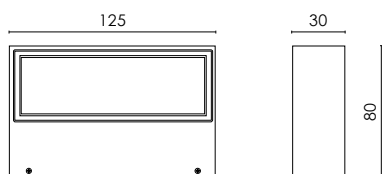

# APOLLO XS

D.  
OPALE  
OPAL 1

CR180  
5

Y.  
4000K  
7

3000K  
8

Z.  
COLOR

- Antracite / Anthracite - 06 
- Bianco ragg. / Rough white - 32 
- Nero ragg. / Rough black - 33 
- Grigio chiaro / Clear grey - 37 
- Custom - 99 