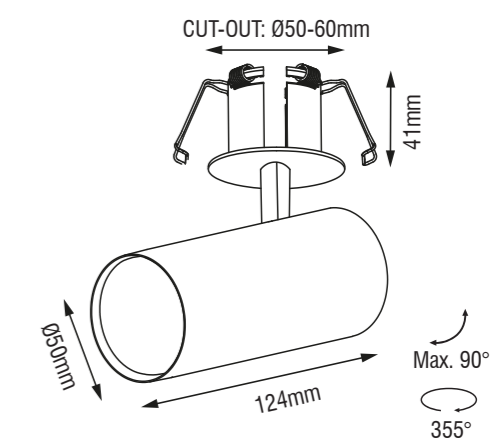

Caro REC.

Product specifications

Cut-Out	Ø 50-60mm
CCT	2700K 3000K 4000K
CRI	90
Optic	Reflector
Beam angle(s)	12° 15° 25° 35° 45° 60°

[View full specs](#)

For Light source energy class and identifier please consult the datasheet on our website.