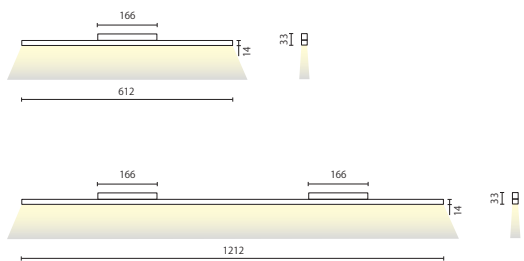

FROY 48

CODICE	W	Lm (3000K)	Lifetime
A48-605E.060...	13,5	1000	50.000h L80/B20
A48-605E.120...	27	2000	50.000h L80/B20

/DIMM2 dimmerabile protocollo DALI

	105°
TC	2700K / 3000K / 4000K
IP	40
CRI	93
SDCM	3
EEL	A+
RG	0
D	Driver remoto, escluso Remote driver not included
06	Nero goffrato Embossed black
08	Bianco satinato Frosted white