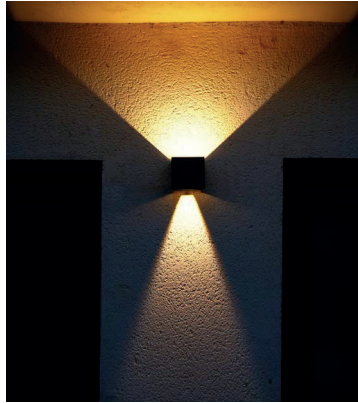

Características

/ Specifications

IP54
Clase I / Class I
AC 220-240V
50-60z
ta: -20° <-> 50°C

Fuente de luz

/ Light Source

Led COB
No dimable / Not dimmable
CRI 80
0° - 120°

Aplique | Wall lamp

100mm

100mm

100mm

12 W

850 lm

0.05 A

3000 K

4000 K

Aluminio Negro RAL 9005 Mate / Black RAL 9005 Matt Aluminium

3000 K

4000 K

Aluminio Gris antracita RAL 7012 Mate / Anthracite gray RAL 7012 Matt Aluminium

3000 K

4000 K

Aluminio Blanco RAL 9003 Mate / White RAL 9003 Matt Aluminium