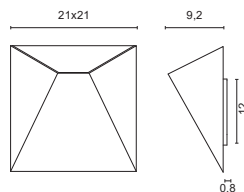

4565

- **.01** Bianco - White
- **.02** Nero - Black
- **.35** Verniciato sabbia - Painted sand finishing
- **.85** Verniciato argento - Painted silver finishing
- **.86** Verniciato oro - Painted gold finishing
- **.87** Verniciato rame - Painted copper finishing
- **.88** Verniciato bronzo - Painted bronze finishing

Dimmerabile su richiesta
Dimmable on request

Color temperature	Light sources	lm
/W 4000K	LED 9W	1447lm
/WW 3000K	LED 9W	1364lm
/XW 2700K	LED 9W	1309lm

1,00 Kg