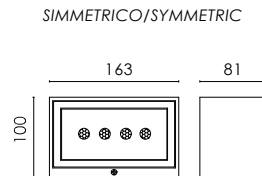

MINI APOLLO

MINI APOLLO LENTI/LENSES