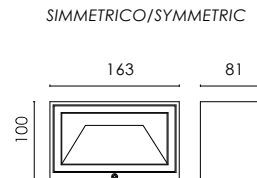

MINI APOLLO RIFLETTORE/REFLECTOR

CODICE / CODE

W

LM

EMISSIONE / EMISSION

LENTI/LENSES

MTA.5416. D X Y. Z	4.8W/230V LED	504/456	diretta/direct
MTA.5417. D X Y. Z	9.6W/230V LED	1008/912	diretta+indiretta/direct+indirect

RIFLETTORE/REFLECTOR

MTA.5416. 2 X Y. Z	9,6W/230V LED	850/800	diretta/direct
MTA.5417. 2 X Y. Z	9,6W/230V LED	850/800	diretta+indiretta/direct+indirect

D.
LARGO
LARGE
60° 1

STRETTO
NARROW
15° 3

STRETTO
NARROW
+
LARGO
LARGE 4

X.
CRI80
5

CRI90
6

Y.
4000K
7

3000K
8