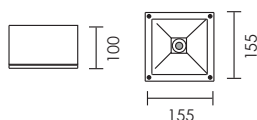

CE	IP65
LED	RG1
CRI 80/90	Driver incl.
L80 B10	50000H
⏚	Mac Adam 3

MINI ORFEO

X.
CRI80
5

CRI90
6

Y.
4000K
7

3000K
8

Z.
COLOR

- antracite/anthracite -06
- bianco ragg./rough white -32
- nero ragg. / rough black -33
- grigio chiaro/clear grey -37
- custom -99

MODELLO 1/ MODEL 1

MODELLO 2/ MODEL 2

MODELLO 3/ MODEL 3

CODICE / CODE	W	LM	FASCIO / BEAM	DIFFUSORE/ DIFFUSER
MODELLO 1/ MODEL 1				
MTP.5411. 0 X Y. Z	12,5W/230V LED	2650/2540	60°	trasparente/transparent
MTP.5411. 1 X Y. Z	12,5W/230V LED	2650/2540	60°	satinato/satined
MODELLO 2/ MODEL 2				
MTP.5433. 1 X Y. Z	12,5W/230V LED	2650/2540	13°	trasparente/transparent
MTP.5433. 2 X Y. Z	12,5W/230V LED	2650/2540	20°	trasparente/transparent
MTP.5433. 3 X Y. Z	12,5W/230V LED	2650/2540	38°	trasparente/transparent
MODELLO 3/ MODEL 3				
MTP.5444. 1 X Y. Z	18W/230V LED	1880/1750	15°	trasparente/transparent
MTP.5444. 2 X Y. Z	18W/230V LED	1880/1750	25°	trasparente/transparent
MTP.5444. 3 X Y. Z	18W/230V LED	1880/1750	38°	trasparente/transparent