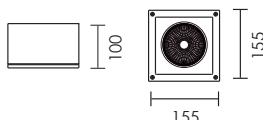

CE	IP65
LED	RG1
CRI 80/90	Driver incl.
L80 B10	50000H
⏚	Mac Adam 3

MINI ORFEO

X.
CRI80
5

CRI90
6

Y.
4000K
7

3000K
8

Z.
COLOR

- antracite/anthracite -06
- bianco ragg./rough white -32
- nero ragg. / rough black -33
- grigio chiaro/clear grey -37
- custom -99

MODELLO 1/ MODEL 1

MODELLO 2/ MODEL 2

MODELLO 3/ MODEL 3

CODICE / CODE	W	LM	FASCIO / BEAM	DIFFUSORE/ DIFFUSER
MODELLO 1/ MODEL 1				
MTP.5411. 0 X Y. Z	12,5W/230V LED	2650/2540	60°	trasparente/transparent
MTP.5411. 1 X Y. Z	12,5W/230V LED	2650/2540	60°	satinato/satined
MODELLO 2/ MODEL 2				
MTP.5433. 1 X Y. Z	12,5W/230V LED	2650/2540	13°	trasparente/transparent
MTP.5433. 2 X Y. Z	12,5W/230V LED	2650/2540	20°	trasparente/transparent
MTP.5433. 3 X Y. Z	12,5W/230V LED	2650/2540	38°	trasparente/transparent
MODELLO 3/ MODEL 3				
MTP.5444. 1 X Y. Z	18W/230V LED	1880/1750	15°	trasparente/transparent
MTP.5444. 2 X Y. Z	18W/230V LED	1880/1750	25°	trasparente/transparent
MTP.5444. 3 X Y. Z	18W/230V LED	1880/1750	38°	trasparente/transparent