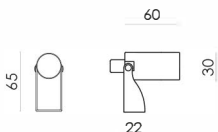

D.
15°
1

60°
2

10°x45°
3

CRI90
6

4000K
7

3000K
8

COD. ON/OFF	W	K	LM	DRIVER	FASCIO / BEAM
LAA.5105. D 6 7. Z	3W/24V LED	4000	360	escluso/exluded	15°/60°/10°x45°
LAA.5105. D 6 8. Z	3W/24V LED	3000	339	escluso/exluded	15°/60°/10°x45°

ACCESSORI / ACCESSORIES

LAA.SP01
Picchetto Inox.
Inox Spike.

LAA.AS01
Asta h.300mm con picchetto.
Rod h.300mm with spike.

AAA.TRSL13
Driver 70W, IP67.
Driver 70W, IP67.

AAA.CN2
Connettore IP68, 2 vie.
IP68 waterproof connector, 2 way.