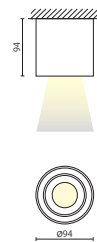

CODICE	W	SL
A4-100	Max 9	LED PAR16 GU10 (non inclusa/not included) Vedere tabella sotto / See table below

CODICE	TC	Fascio	Lm	W	CRI	Ore	Dimmerabile
02.07...	27 30 40	10°	630	7,5	>90	40.000	
		36°	780				
		60°	780				
02.07301060 Lampadina con lente ellittica	3000K	10x60°		7,5	>90	35.000