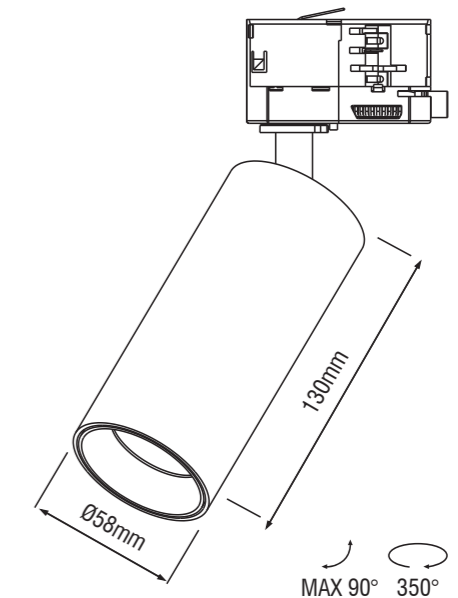

220V TRACK LUMINAIRES.