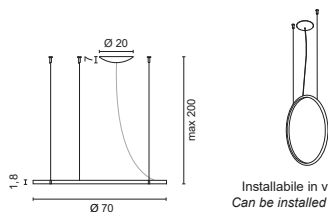

1566

- .01 Bianco - White
- .02 Nero - Black
- .25 Dorato satinato - Golded satin
- .31 Cromato - Chromed
- .85 Verniciato argento - Painted silver finishing
- .86 Verniciato oro - Painted gold finishing
- .87 Verniciato rame - Painted copper finishing
- .88 Verniciato bronzo - Painted bronze finishing

Dimmerabile su richiesta
Dimmable on request

Color temperature	Light sources	lm
/W 4000K	LED 27W CRI>90	3390lm
/WW 3000K	LED 27W CRI>90	3030lm
/XW 2700K	LED 27W CRI>90	2839lm

0,75 Kg

1562

- .01 Bianco - White
- .02 Nero - Black
- .25 Dorato satinato - Golded satin
- .31 Cromato - Chromed
- .85 Verniciato argento - Painted silver finishing
- .86 Verniciato oro - Painted gold finishing
- .87 Verniciato rame - Painted copper finishing
- .88 Verniciato bronzo - Painted bronze finishing

Dimmerabile su richiesta
Dimmable on request

Color temperature	Light sources	lm
/W 4000K	LED 37,8W CRI>90	4746lm
/WW 3000K	LED 37,8W CRI>90	4242lm
/XW 2700K	LED 37,8W CRI>90	3969lm

1,10 Kg