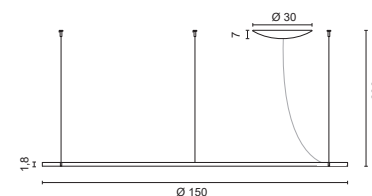

1564

- .01 Bianco - White
- .02 Nero - Black
- .85 Verniciato argento - Painted silver finishing
- .86 Verniciato oro - Painted gold finishing
- .87 Verniciato rame - Painted copper finishing
- .88 Verniciato bronzo - Painted bronze finishing

Dimmerabile su richiesta
Dimmable on request

Color temperature	Light sources	lm
/W 4000K	LED 81W CRI>90	10170lm
/WW 3000K	LED 81W CRI>90	9090lm
/XW 2700K	LED 81W CRI>90	8505lm

2,35 Kg