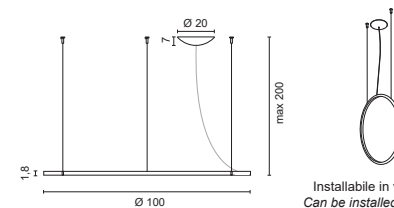

1566

- .01 Bianco - White
- .02 Nero - Black
- .25 Dorato satinato - Golded satin
- .31 Cromato - Chromed
- .85 Verniciato argento - Painted silver finishing
- .86 Verniciato oro - Painted gold finishing
- .87 Verniciato rame - Painted copper finishing
- .88 Verniciato bronzo - Painted bronze finishing

Dimmerabile su richiesta
Dimmable on request

Color temperature	Light sources	lm
/W 4000K	LED 27W CRI>90	3390lm
/WW 3000K	LED 27W CRI>90	3030lm
/XW 2700K	LED 27W CRI>90	2839lm

0,75 Kg

1562

- .01 Bianco - White
- .02 Nero - Black
- .25 Dorato satinato - Golded satin
- .31 Cromato - Chromed
- .85 Verniciato argento - Painted silver finishing
- .86 Verniciato oro - Painted gold finishing
- .87 Verniciato rame - Painted copper finishing
- .88 Verniciato bronzo - Painted bronze finishing

Dimmerabile su richiesta
Dimmable on request

Color temperature	Light sources	lm
/W 4000K	LED 37,8W CRI>90	4746lm
/WW 3000K	LED 37,8W CRI>90	4242lm
/XW 2700K	LED 37,8W CRI>90	3969lm

1,10 Kg

Codici finiture - Finishes codes

- **.01** Bianco - White
- **.02** Nero - Black
- **.25** Dorato satinato - Golded satin
- **.31** Cromo - Chromed
- **.85** Verniciato argento - Painted silver finishing
- **.86** Verniciato oro - Painted gold finishing
- **.87** Verniciato rame - Painted copper finishing
- **.88** Verniciato bronzo - Painted bronze finishing

1563

- .01 Bianco - White
- .02 Nero - Black
- .85 Verniciato argento - Painted silver finishing
- .86 Verniciato oro - Painted gold finishing
- .87 Verniciato rame - Painted copper finishing
- .88 Verniciato bronzo - Painted bronze finishing

Dimmerabile su richiesta
Dimmable on request

Color temperature	Light sources	lm
/W 4000K	LED 54W CRI>90	6780lm
/WW 3000K	LED 54W CRI>90	6060lm
/XW 2700K	LED 54W CRI>90	5670lm

1,45 Kg

1564