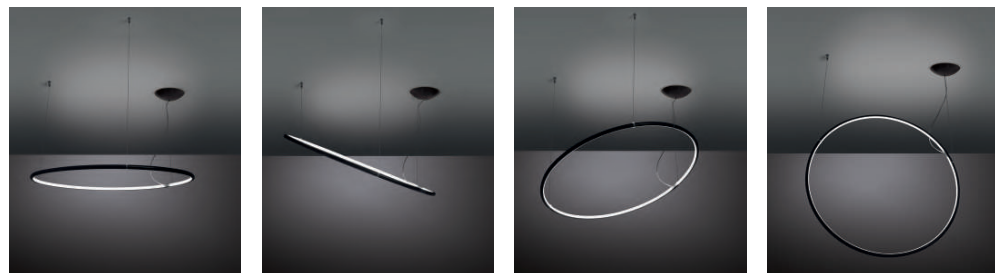

1566

- .01 Bianco - White
- .02 Nero - Black
- .25 Dorato satinato - Golded satin
- .31 Cromato - Chromed
- .85 Verniciato argento - Painted silver finishing
- .86 Verniciato oro - Painted gold finishing
- .87 Verniciato rame - Painted copper finishing
- .88 Verniciato bronzo - Painted bronze finishing

Dimmerabile su richiesta
Dimmable on request

Color temperature	Light sources	lm
/W 4000K	LED 27W CRI>90	3390lm
/WW 3000K	LED 27W CRI>90	3030lm
/XW 2700K	LED 27W CRI>90	2839lm

0,75 Kg

1562

- .01 Bianco - White
- .02 Nero - Black
- .25 Dorato satinato - Golded satin
- .31 Cromato - Chromed
- .85 Verniciato argento - Painted silver finishing
- .86 Verniciato oro - Painted gold finishing
- .87 Verniciato rame - Painted copper finishing
- .88 Verniciato bronzo - Painted bronze finishing

Dimmerabile su richiesta
Dimmable on request

Color temperature	Light sources	lm
/W 4000K	LED 37,8W CRI>90	4746lm
/WW 3000K	LED 37,8W CRI>90	4242lm
/XW 2700K	LED 37,8W CRI>90	3969lm

1,10 Kg